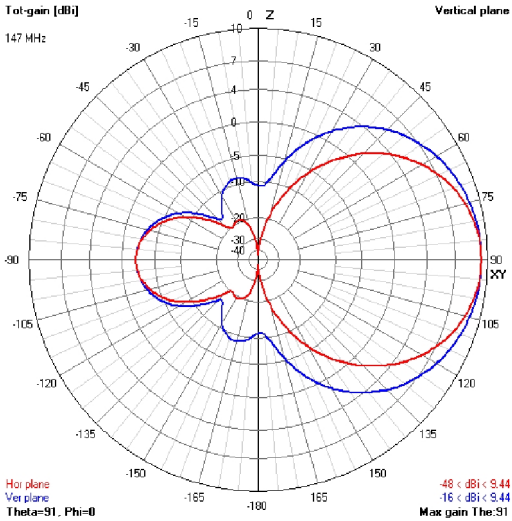

YAGI ANTENNA RADIATION PATTERN

TYPICAL RADIATION PATTERN FOR 3 ELEMENT AS3

[RETURN TO HOME SCREEN](#)