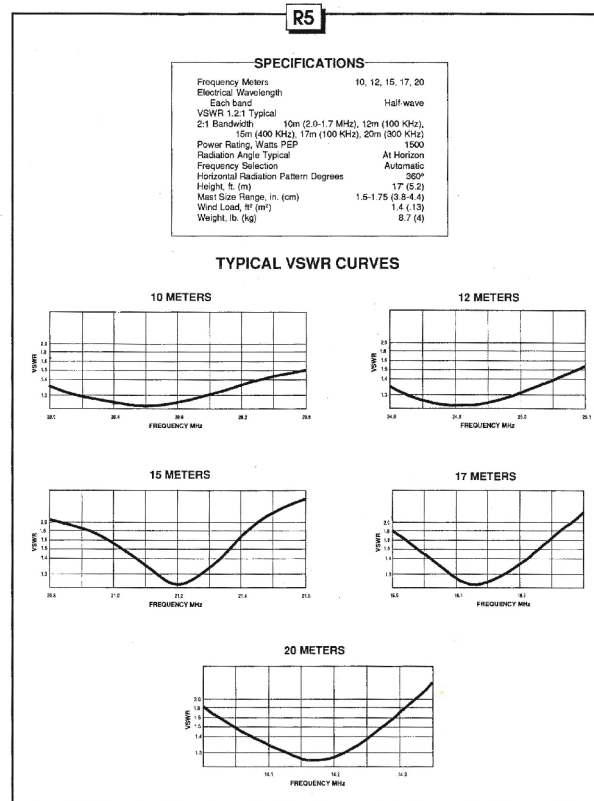

## CUSHCRAFT R-5 VERTICAL ANTENNA

TYPICAL VERTICAL ANTENNA

TYPICAL R-5 RADIATION PATTERN ON 20 METERS

**Typical elevation radiation pattern**