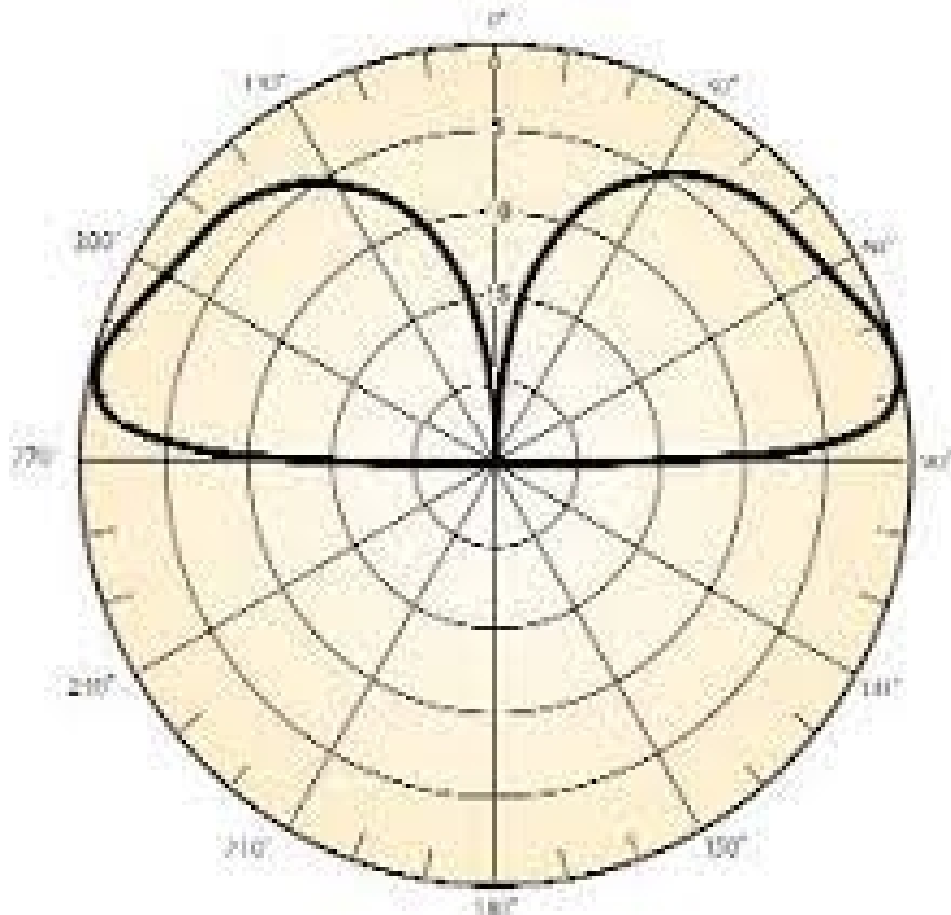

# RADIATION PATTERNS FOR HAM RADIO TRANSMITTER ANTENNAS

## CUSHCRAFT R-5 VERTICAL ANTENNA

TYPICAL VERTICAL ANTENNA

TYPICAL R-5 RADIATION PATTERN ON 20 METERS

**Typical elevation radiation pattern**

# YAGI ANTENNA RADIATION PATTERN